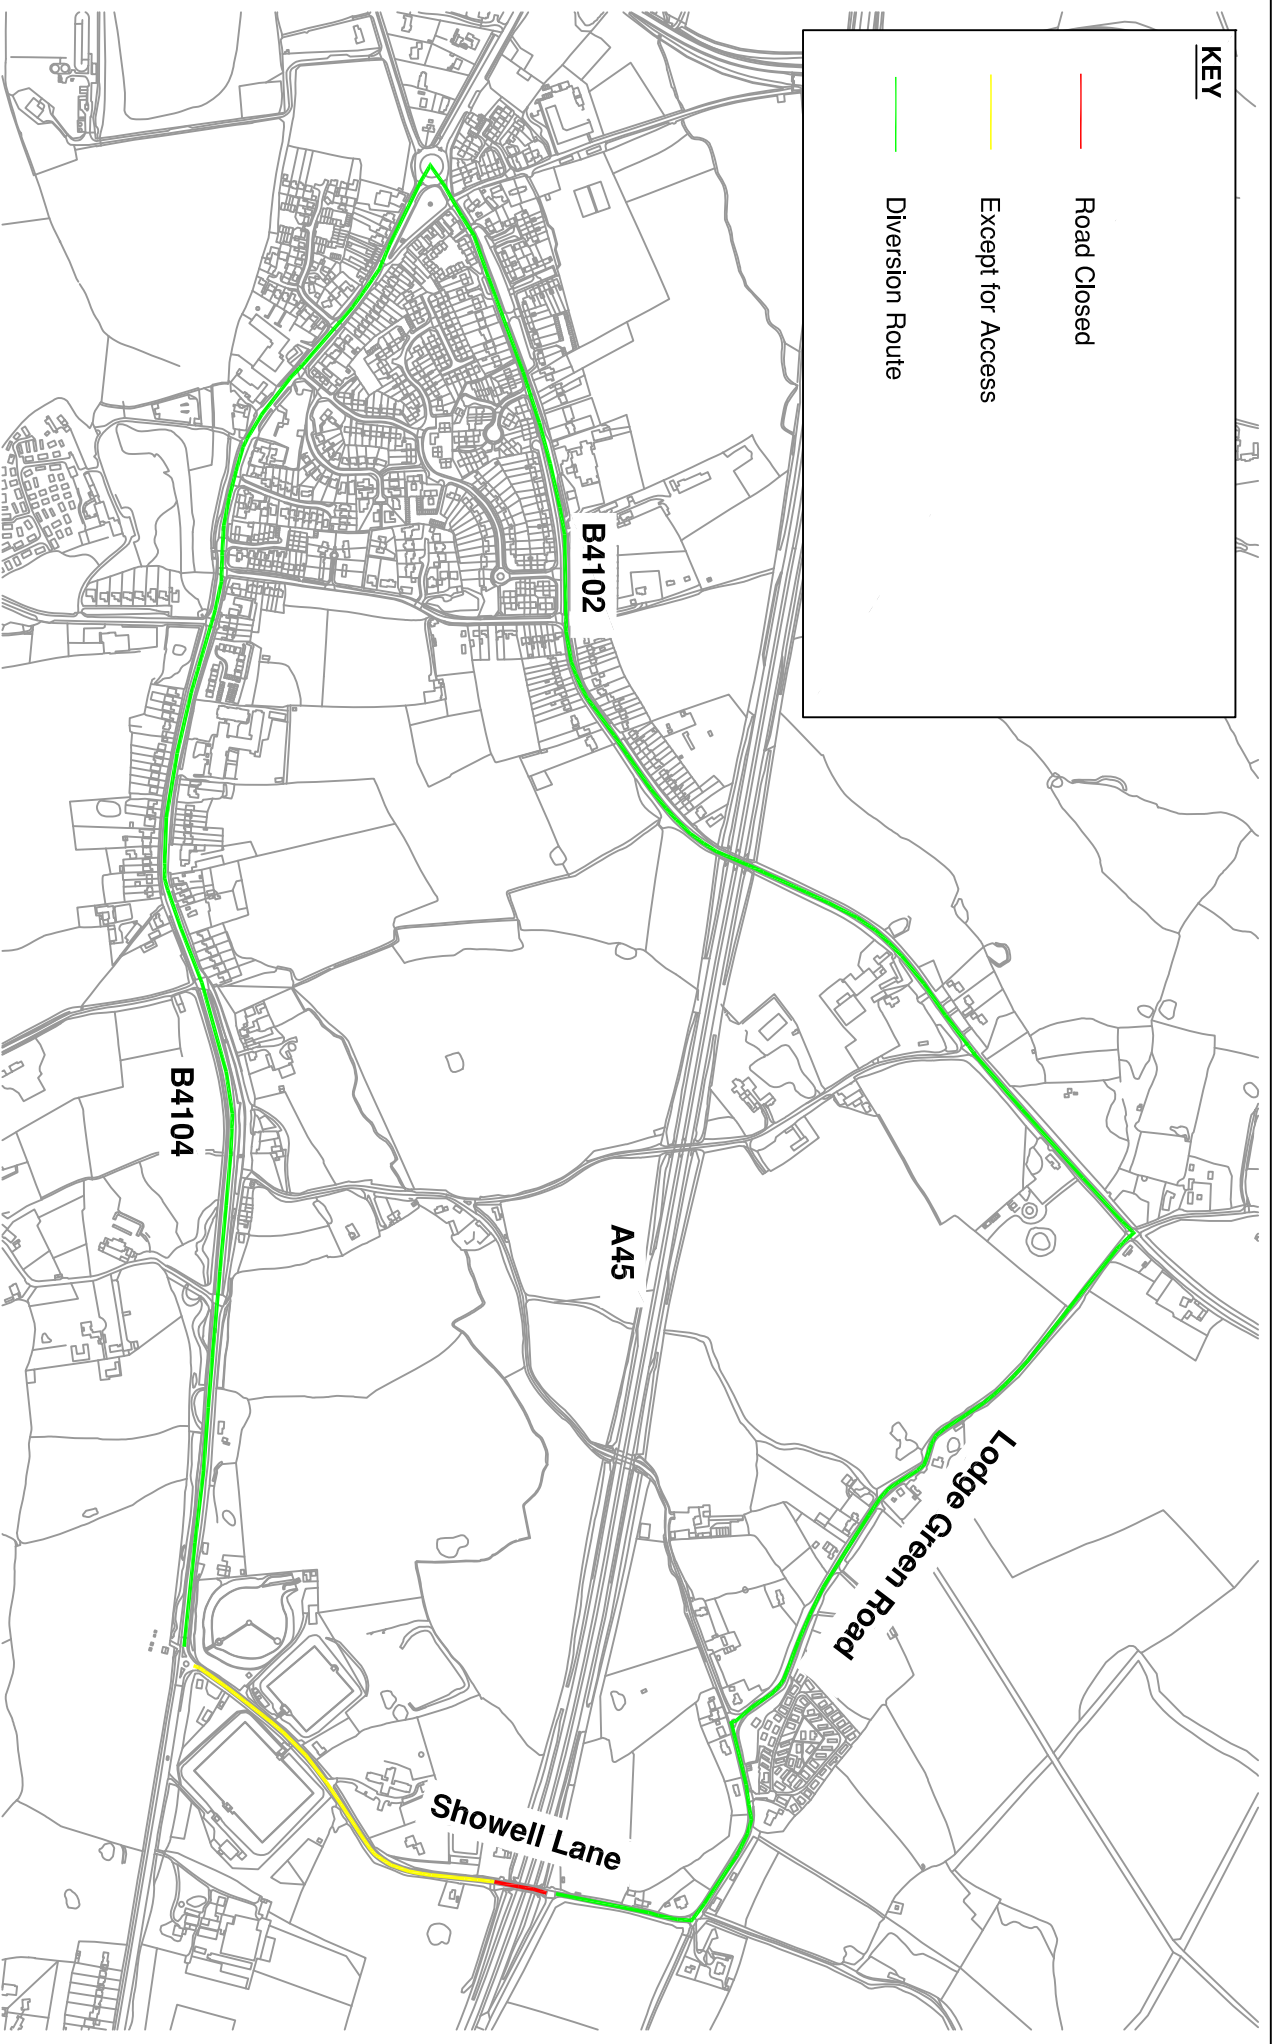

KEY

— Road Closed

— Except for Access

— Diversion Route

This map is reproduced from the Ordnance Survey material with the permission of the Controller of Her Majesty's Stationery Office. © Crown copyright. Unauthorised reproduction infringes Crown copyright and may lead to prosecution or civil proceedings. Solihull Metropolitan Borough Council - 100023139 - 2004.

**Temporary Road Closure
Showell Lane, Meriden**

Referred to in Item :	Drawn By: EB	Checked By: AW	DO NOT SCALE
Plan No.	Scale 1/10000	Date Mar 2010	OS Ref: